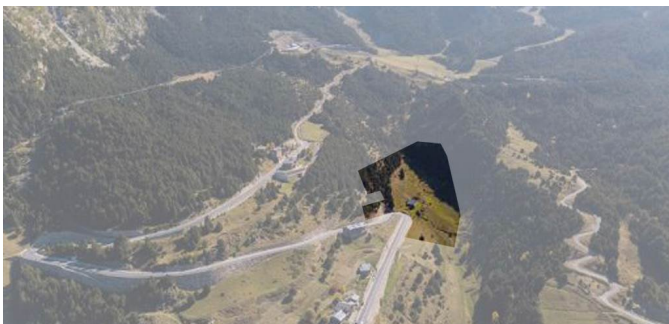

REF.:5281

Andorra | Sotheby's
INTERNATIONAL REALTY

Urban land for sale in Forn (El)

Andorra - Forn (El)

Superficie	Habitaciones	Baños	Precio
31500 m²	0	0	4.500.000 €

Contáctenos para recibir más
información o solicitar una visita

+376 872 222

info@sir.ad