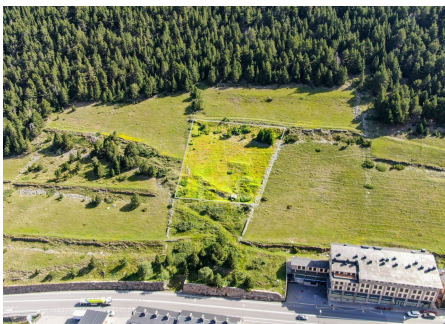

REF.:445

Andorra | Sotheby's
INTERNATIONAL REALTY

Plot of land for sale in Bordes d'Envalira

Andorra - Soldeu

Superficie	Habitaciones	Baños	Precio
1536 m²	0	0	660.000 €

Contáctenos para recibir más información o solicitar una visita

 +376 872 222

 info@sir.ad

Plot of land for sale in Bordes d'Envalira

Andorra - Soldeu

Superficie	Habitaciones	Baños	Precio
1536 m²	0	0	660.000 €

Contáctenos para recibir más información o solicitar una visita

 +376 872 222

 info@sir.ad

Magnificent 1.536 m2 plot of consolidated urban land, ideally located at Bordes d'Envalira (Canillo) in front of the ski slopes of GrandValira domain, in the Peretol area, halfway between Soldeu and Grau Roig, an area with a tourist activity geared towards skiing in winter and nature and mountain activities such as hiking, mountain biking or golf, in summer. The terrain is oriented to the South-West, on the sunny side of the mountain and enjoys sun all day long as well as majestic panoramic views of the whole valley, Envalira, Cercle dels Pessons, Pla de les Pedres, Soldeu and El Tarter. On its upper part, the plot has a practical access road coming from the general road, which can be widened. This terrain is an excellent investment opportunity for construction in a privileged area with a lot of potential.

Características

- Vistes a la muntanya
- Transport públic aprop
- Vistes ciutat
- Zona verda
- Visibilitat

REF.:445

Andorra | Sotheby's
INTERNATIONAL REALTY

Plot of land for sale in Bordes d'Envalira

Andorra - Soldeu